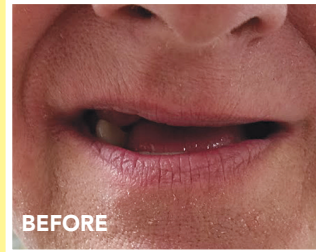

SAME DAY REPAIR ON PARTIALS & DENTURES

Why not give someone you love something that they'll use everyday and remember for the rest of their life?

A BIG, BEAUTIFUL SMILE!

Gift Certificates Available.

SAME DAY REPAIR ON DENTURES & PARTIALS

- Full & Partial Dentures
- Soft & Hard Relines
- Denture Adjustments
- Flexite Partial
- Acrylic Dentures
- Economy Dentures
- Immediate Dentures After Extraction

EMERGENCY EVENING & WEEKENDS AVAILABLE