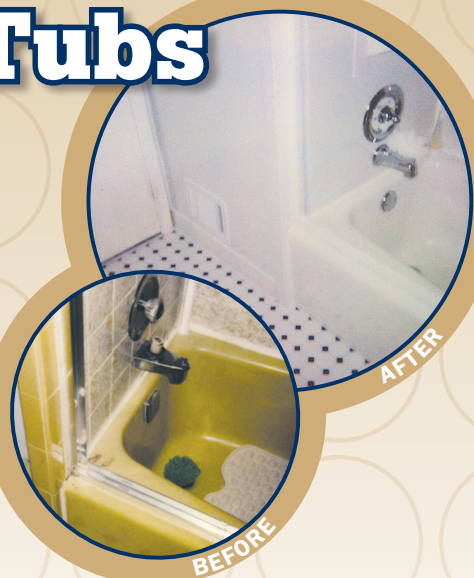

New Life For Old Tubs & Tile Walls!

New Bathtub Liners & Wall Surrounds

- Custom molded to fit your bathtub and/or tile
- Will not chip, stain, crack or discolor
- Not affected by mildew or bacteria
- One day installation, use the next day!
- **GUARANTEED LOWEST PRICE!**

Bathtub & Tile Refinishing

- A formulated re-glazing process — tested & proven
- Matches any color • Works on tile too!
- Makes old look new!

www.porceliteliner.com
Porcelite

Bathroom Remodeling Since 1961 • MHIC #50278

301-595-9131
1-800-758-1099

See Our Showroom At:
10350 Southard Drive, Beltsville, MD